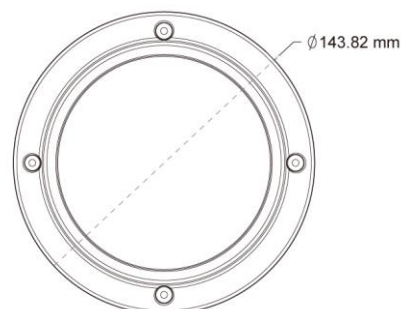

## 3 Megapixel Professional Star Low-Lux Vandal Dome

VD-300Np Star

H.264 High Profile • 3MP/2MP Resolution supported @30fps

Photo Indication & Dimension Diagram

- Sony STARVIS 3M Vandal Dome Camera
- SmartFocus® Upgrade to Focus Rapidly and Remotely
- HDTV Video Quality (Full HD 3MP @ 30fps)
- Brickcom WDR Enhancement® Technology
- H.264, MJPEG and MPEG-4 Triple Codec Compression
- i-Mode for Different Environments
- Removable IR-cut Filter / Auto Light Sensor for Day and Night
- 1 DI/DO for External Alarm and Sensor Device
- TV-out Supported
- Two-way Audio
- P-Iris
- Built-in Micro SD / SDHC / SDXC Memory Card Slot for Local Storage
- IK10 Vandal-Proof and IP67 Weather-Proof Outdoor Enclosure
- Power over Ethernet/DC 12V/AC 24V Support
- Smart IR to Get a Better Illuminated Image

Camera	
<b>Models</b>	<b>VD-300Np V6</b>
<b>Hardware System</b>	Flash: 32MB RAM: 256MB DDR
<b>Image Sensor</b>	Sensor Type : 1/2.8" Sony Exmor CMOS Sensor Sensor Resolution : 3MP (2048 x 1536)
<b>Lens</b>	Lens Type: Motorized Lens P-IRIS: F1.4 Focal Length: f=2.8~12mm View Angle: (H°/V°/D°) (H)95°~33°/(V)68°~24°/(D)116°~41°
<b>Local Storage</b>	Built-in Micro SD/SDHC/SDXC Max.128G Memory Card Slot
<b>Day &amp; Night ICR</b>	Triggered by Light sensor, Scheduling, Digital Input
<b>Minimum Illumination</b>	0 Lux(IR On, B/W) 0.0005Lux(F1.4,B/W) 0.0006Lux(F1.4,Color)
<b>IR Illuminators</b>	Built -In IR Illuminators, 60m (Visible distance) 25m (Detail distance) IR LED: 20 PCS