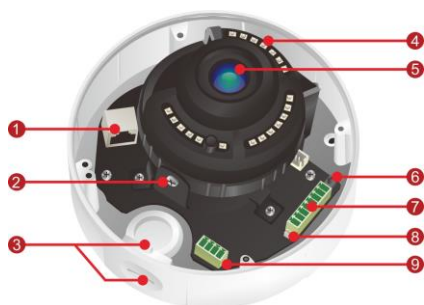

## 3 Megapixel Professional Star Low-Lux Vandal Dome

VD-300Np Star

H.264 High Profile • 3MP/2MP Resolution supported @30fps

Photo Indication & Dimension Diagram

- Sony STARVIS 3M Vandal Dome Camera
- SmartFocus® Upgrade to Focus Rapidly and Remotely
- HDTV Video Quality (Full HD 3MP @ 30fps)
- Brickcom WDR Enhancement® Technology
- H.264, MJPEG and MPEG-4 Triple Codec Compression
- i-Mode for Different Environments
- Removable IR-cut Filter / Auto Light Sensor for Day and Night
- 1 DI/DO for External Alarm and Sensor Device
- TV-out Supported
- Two-way Audio
- P-Iris
- Built-in Micro SD / SDHC / SDXC Memory Card Slot for Local Storage
- IK10 Vandal-Proof and IP67 Weather-Proof Outdoor Enclosure
- Power over Ethernet/DC 12V/AC 24V Support
- Smart IR to Get a Better Illuminated Image

- |  |   |
|--|---|
| <ol style="list-style-type: none"> <li>1 RJ45 Connector<br/>(For Ethernet, 802.3at PoE and 802.3af PoE)</li> <li>2 Tilt Screw</li> <li>3 Conduit Plug and Hole</li> <li>4 IR LED</li> <li>5 LENS</li> <li>6 Reset Button</li> <li>7 Terminal Block (For Audio in/out, DIDO)</li> </ol> | <ol style="list-style-type: none"> <li>8 TV Out Connector</li> <li>9 Terminal Block (For DC12V/AC24V)</li> <li>10 Fan</li> <li>11 Micro SD / SDHC / SDXC Card Slot Card Slot</li> </ol> |
|--|---|

Camera	
<b>Models</b>	<b>VD-300Np V6</b>
<b>Hardware System</b>	Flash: 32MB RAM: 256MB DDR
<b>Image Sensor</b>	Sensor Type : 1/2.8" Sony Exmor CMOS Sensor Sensor Resolution : 3MP (2048 x 1536)
<b>Lens</b>	Lens Type: Motorized Lens P-IRIS: F1.4 Focal Length: f=2.8~12mm View Angle: (H°/V°/D°) (H)95°~33°/(V)68°~24°/(D)116°~41°
<b>Local Storage</b>	Built-in Micro SD/SDHC/SDXC Max.128G Memory Card Slot
<b>Day &amp; Night ICR</b>	Triggered by Light sensor, Scheduling, Digital Input
<b>Minimum Illumination</b>	0 Lux(IR On, B/W) 0.0005Lux(F1.4,B/W) 0.0006Lux(F1.4,Color)
<b>IR Illuminators</b>	Built -In IR Illuminators, 60m (Visible distance) 25m (Detail distance) IR LED: 20 PCS