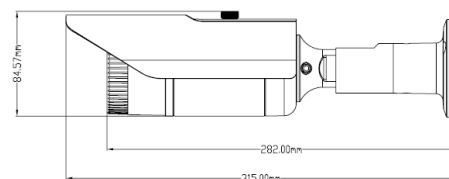

Photo Indication & Dimension Diagram

- | | |
|--|-------------------|
| ① IR LED(12pcs) | ⑧ Digital Ground |
| ② Lens | ⑨ RS485+ |
| ③ Light Sensor | ⑩ RS485- |
| ④ RJ45 Connector 1 (For Ethernet and PoE 802.3 af) | ⑪ Line out |
| ⑤ Digital Power+12V | ⑫ Line out Ground |
| ⑥ Digital Output | ⑬ Line in |
| ⑦ Digital Input | ⑭ Line in Ground |