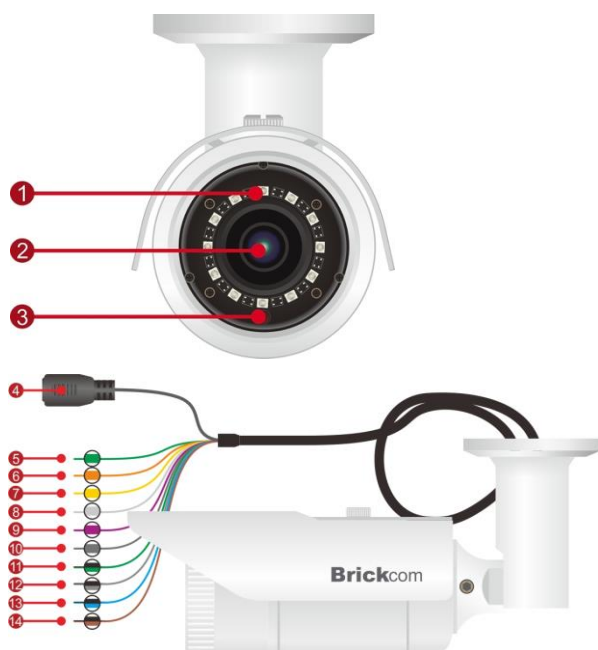

Photo Indication & Dimension Diagram

① IR LED(12pcs)	⑧ Digital Ground
② Lens	⑨ RS485+
③ Light Sensor	⑩ RS485-
④ RJ45 Connector 1 (For Ethernet and PoE 802.3 af)	⑪ Line out
⑤ Digital Power+12V	⑫ Line out Ground
⑥ Digital Output	⑬ Line in
⑦ Digital Input	⑭ Line in Ground