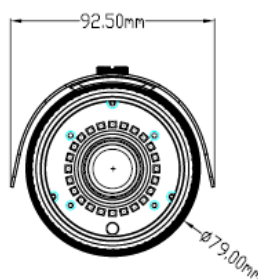

Photo Indication & Dimension Diagram

- | | |
|--|-------------------|
| ① IR LED(12pcs) | ⑧ Digital Ground |
| ② Lens | ⑨ RS485+ |
| ③ Light Sensor | ⑩ RS485- |
| ④ RJ45 Connector 1 (For Ethernet and PoE 802.3 af) | ⑪ Line out |
| ⑤ Digital Power+12V | ⑫ Line out Ground |
| ⑥ Digital Output | ⑬ Line in |
| ⑦ Digital Input | ⑭ Line in Ground |