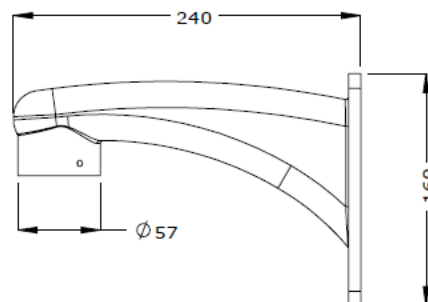

Dimensions