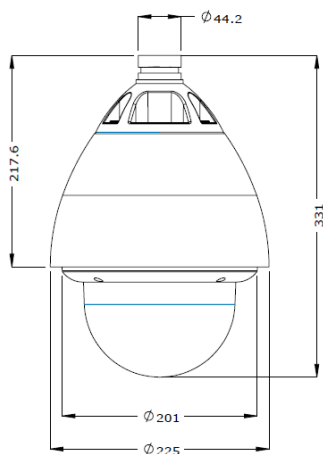

Dimensions